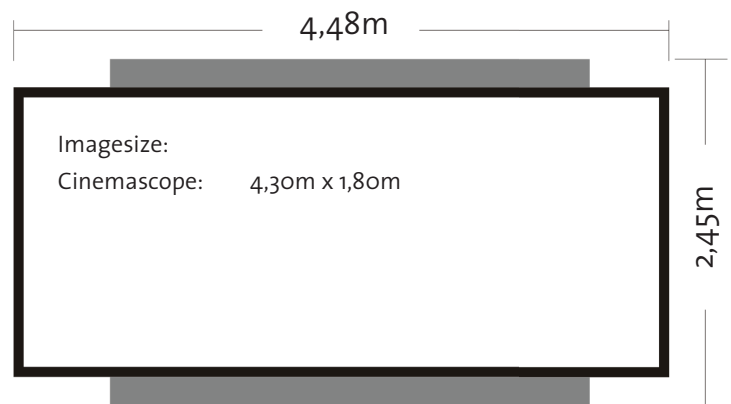

smart VR-Wall size - Cinemascope (small)

Front

Top