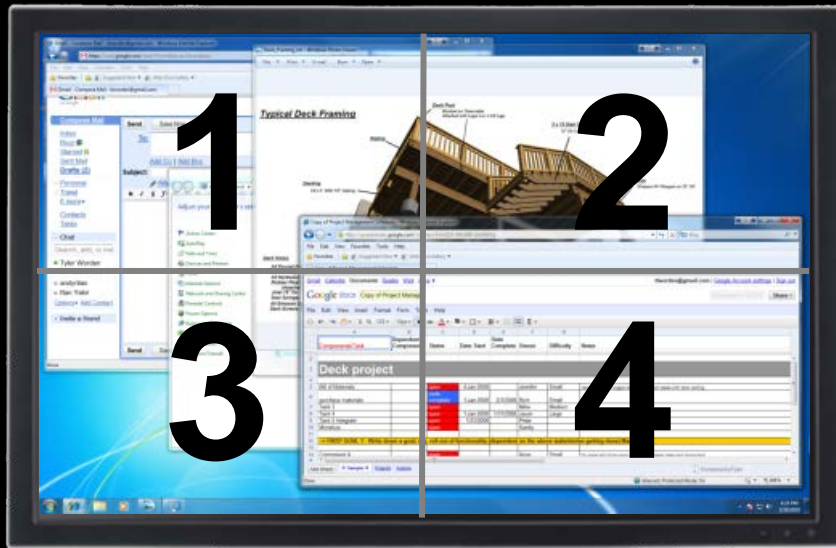

# NVIEW Desktop Manager

Easily manage your high-resolution desktop for increased productivity

- Taskbar spanning across multiple displays
- Application, window, and dialog box repositioning
- Virtual desktops
- Display gridlines
- NVIEW profiles
- Centralized deployment and administration

# Better Way to Work: NVIDIA NVIEW

Eliminate clutter by extending the taskbar across multiple displays

# Better Way to Work: NVIDIA NVIEW

Gridlines divide monitors into sub-screens for efficient real estate use