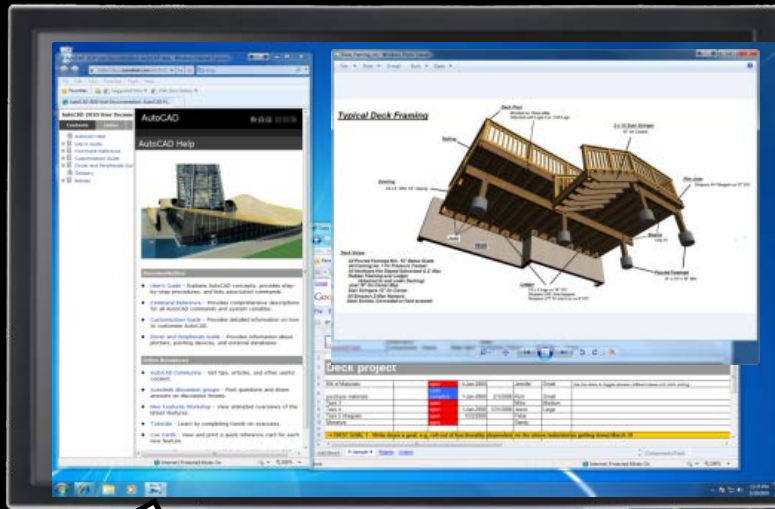

Better Way to Work: NVIDIA NVIEW

Eliminate clutter by extending the taskbar across multiple displays