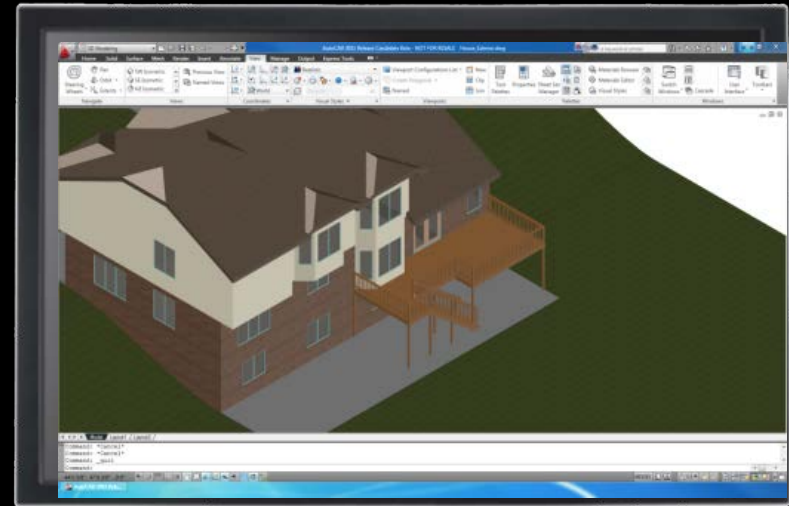

Better Way to Work: NVIDIA NVIEW

Eliminate clutter by extending the taskbar across multiple displays