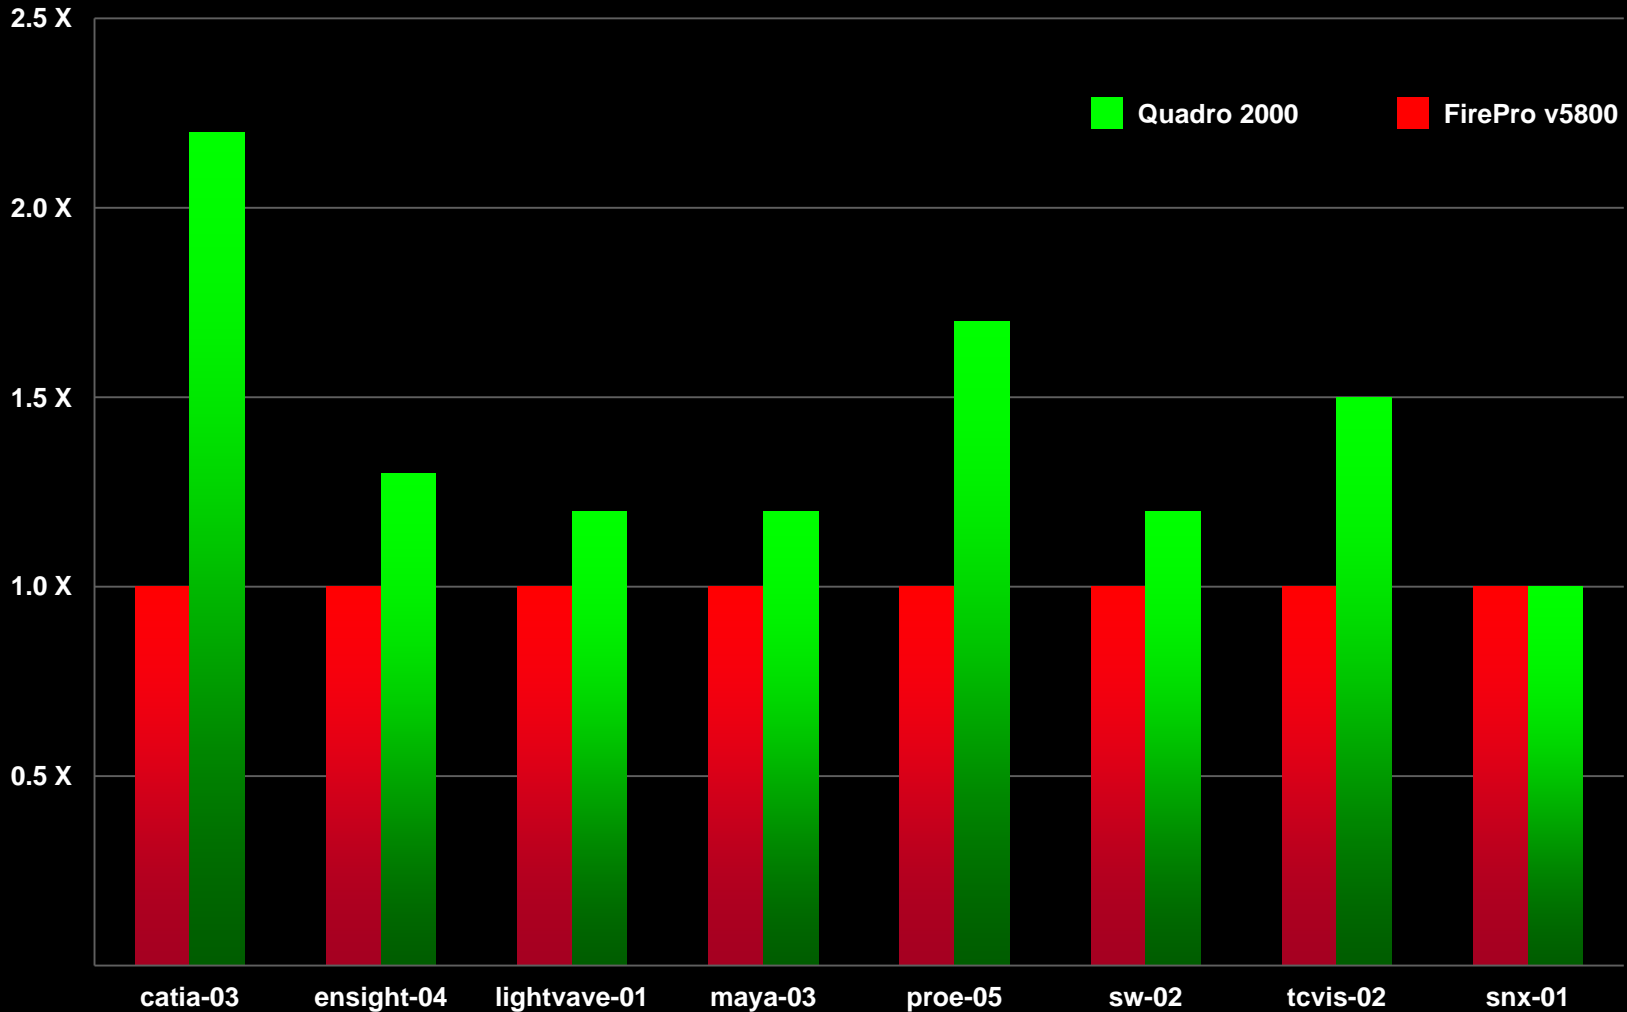

Unmatched Quadro Professional Performance

1 x 3 display topology

PNY