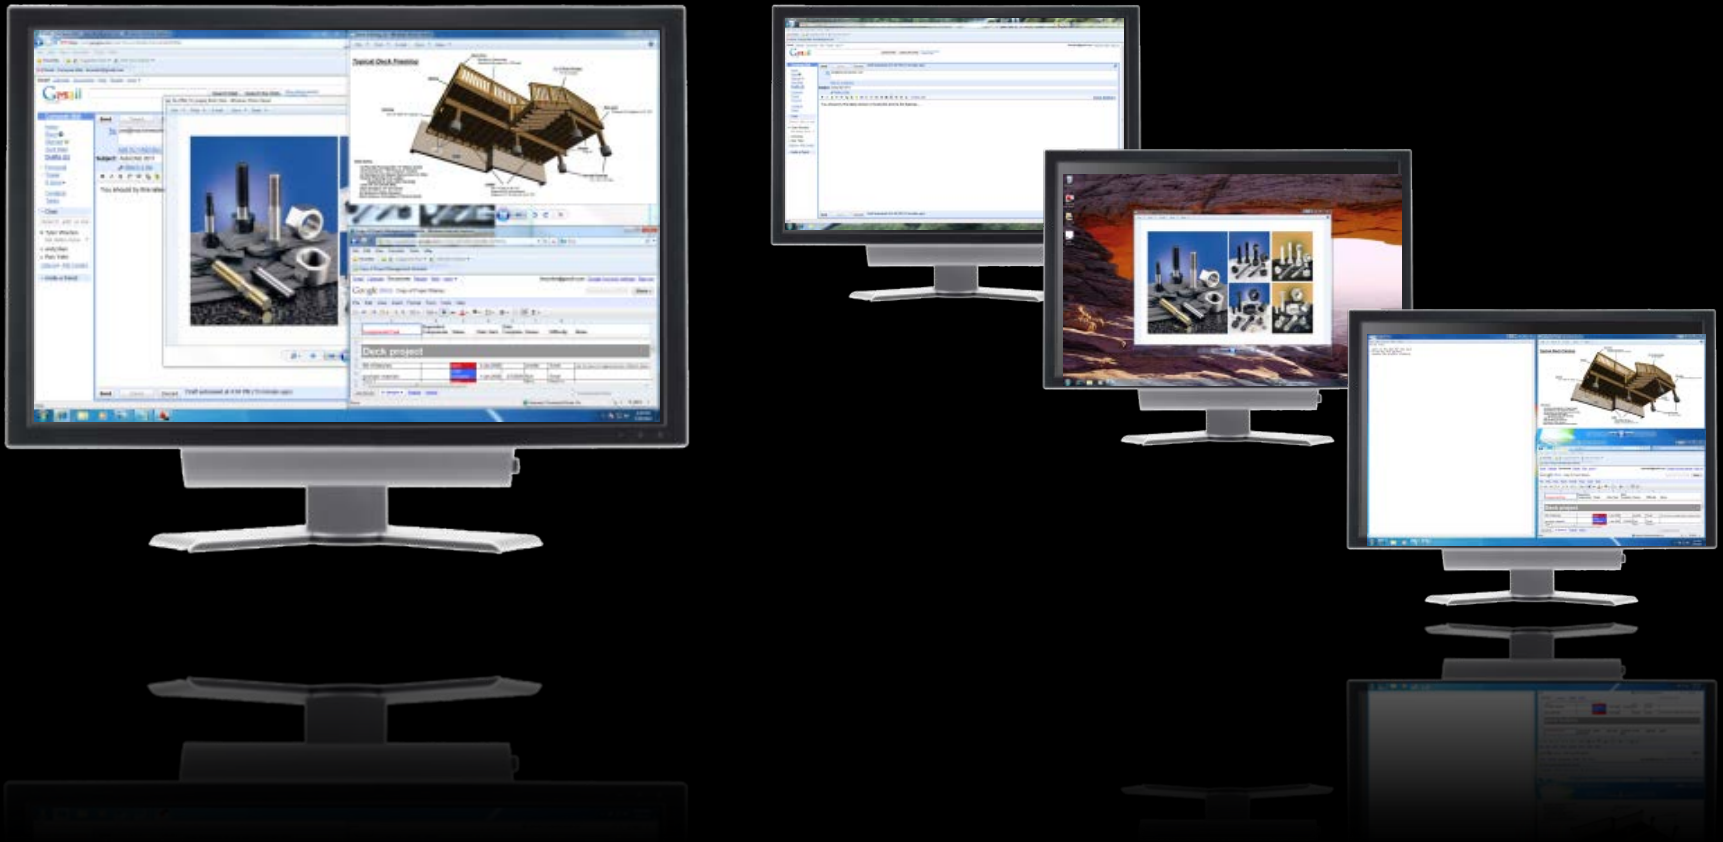

NVIEW Virtual Desktops

Create, customize and switch between different virtual desktops