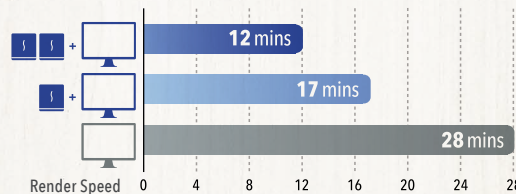

MP4 Render Speed Test - DaVinci Resolve (10 Minute Timeline of 8K Footage with 4 Nodes)