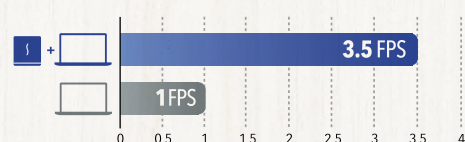

Rendering Performance - Maxon Cinema 4D