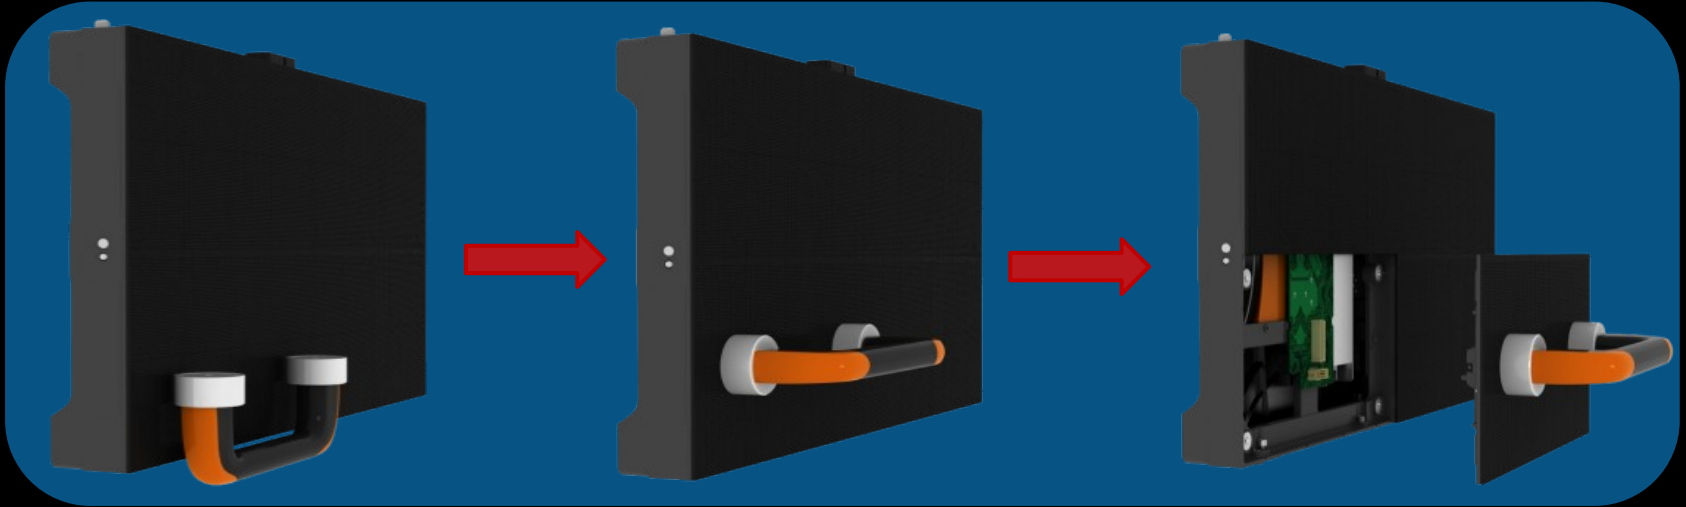

LEYARD TVF SERIES LED VIDEO WALLS

Product Overview – July 2018

LEYARD. PLANAR.

Leyard® TVF Series

Stackable Front Access Display Solution

- Cableless design enables fast connection of power and signal by stacking cabinets together
- Wall-mounted, full front access video wall consumes less space
- Lightweight and convenient form-factor fits more environments
- Unique fine pitch video wall system available in range of pitches with a 16:9 aspect ratio
- High quality display performance for demanding content
- Available with single or redundant power supplies

27" diagonal
Pitches: 1.5, 1.8 and 2.5mm
16:9 aspect ratio for HD and 4K

Stackable Cableless Design

- Fast connection of power and signal by stacking cabinets together
- Improves vertical cabinet-to-cabinet alignment
- No cabinet-to-cabinet cable clutter
- Lightweight construction for easy single-person handling
- Installs done in less time, saves money and are ready sooner

Front Serviceability

- Magnetic tool easily removes modules
- No internal module cables to pull or damage

Module to Cabinet Attachment

- 2x2 module configuration
- Pin and socket connections for signal and power
- No internal cables to damage

Cabinet Components

Complete access to all
Leyard TVF Series cabinet
components from front

Mounting Flexibility

Front or Rear Mount Options

- Flexible Mounting
 - Use flush wall mount structure
 - Use free-standing structure
- Cabinet depth is less than 3in (>76mm)