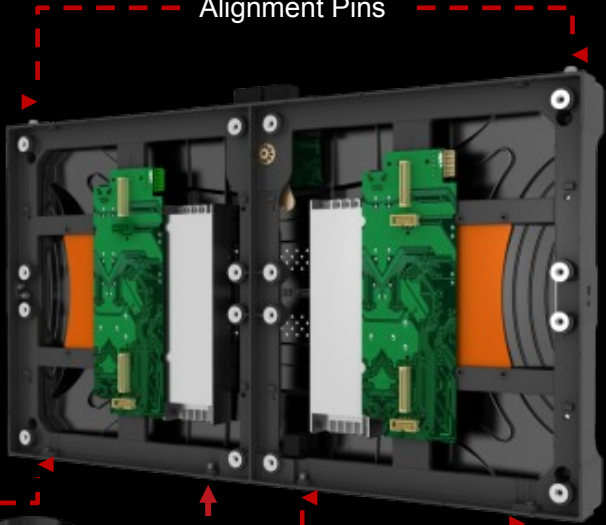

LEYARD TVF SERIES LED VIDEO WALLS

Product Overview – July 2018

LEYARD. PLANAR.

Leyard® TVF Series

Stackable Front Access Display Solution

- Cableless design enables fast connection of power and signal by stacking cabinets together
- Wall-mounted, full front access video wall consumes less space
- Lightweight and convenient form-factor fits more environments
- Unique fine pitch video wall system available in range of pitches with a 16:9 aspect ratio
- High quality display performance for demanding content
- Available with single or redundant power supplies

27" diagonal
Pitches: 1.5, 1.8 and 2.5mm
16:9 aspect ratio for HD and 4K

Stackable Cableless Design

- Fast connection of power and signal by stacking cabinets together
- Improves vertical cabinet-to-cabinet alignment
- No cabinet-to-cabinet cable clutter
- Lightweight construction for easy single-person handling
- Installs done in less time, saves money and are ready sooner

Cabinet Components

Complete access to all
Leyard TVF Series cabinet
components from front

Mounting Flexibility

Front or Rear Mount Options

- Flexible Mounting
 - Use flush wall mount structure
 - Use free-standing structure
- Cabinet depth is less than 3in (>76mm)

Cabinet Alignment Features

X Adjustment

Y Adjustment

Alignment Pins

Frame Channel

Y Adjustment

Z Adjustment

Cabinet Design