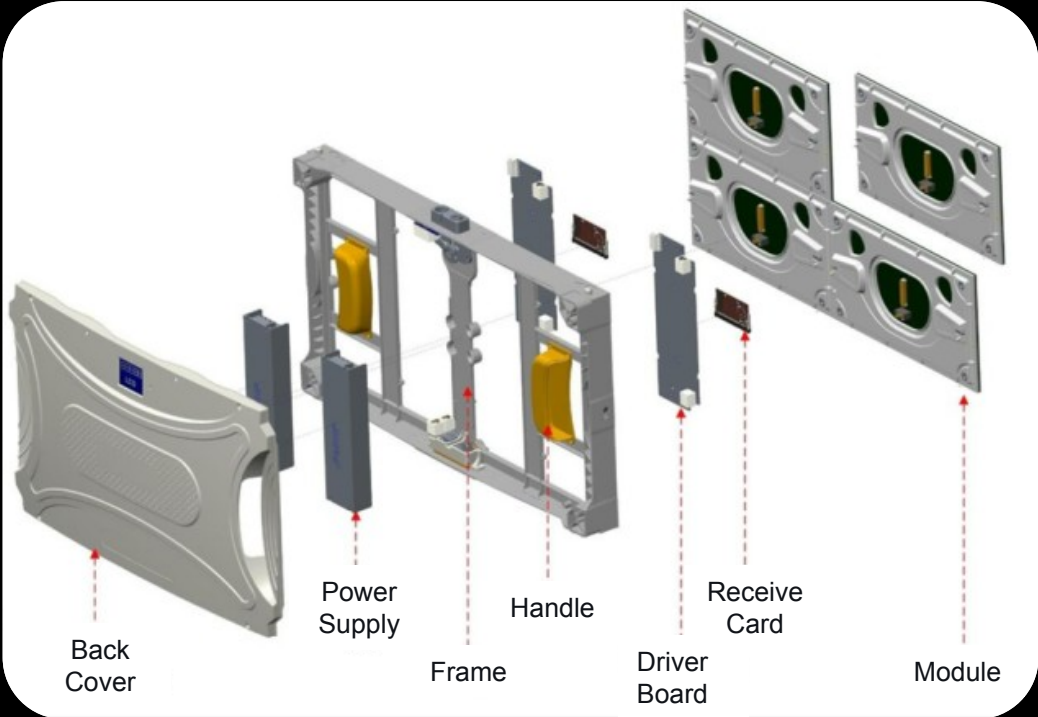

LEYARD TVF SERIES LED VIDEO WALLS

Product Overview – July 2018

LEYARD. PLANAR.

Leyard® TVF Series

Stackable Front Access Display Solution

- Cableless design enables fast connection of power and signal by stacking cabinets together
- Wall-mounted, full front access video wall consumes less space
- Lightweight and convenient form-factor fits more environments
- Unique fine pitch video wall system available in range of pitches with a 16:9 aspect ratio
- High quality display performance for demanding content
- Available with single or redundant power supplies

27" diagonal
Pitches: 1.5, 1.8 and 2.5mm
16:9 aspect ratio for HD and 4K

Stackable Cableless Design

- Fast connection of power and signal by stacking cabinets together
- Improves vertical cabinet-to-cabinet alignment
- No cabinet-to-cabinet cable clutter
- Lightweight construction for easy single-person handling
- Installs done in less time, saves money and are ready sooner

Front Serviceability

- Magnetic tool easily removes modules
- No internal module cables to pull or damage

Module to Cabinet Attachment

- 2x2 module configuration
- Pin and socket connections for signal and power
- No internal cables to damage

Cabinet Components

Complete access to all
Leyard TVF Series cabinet
components from front

Mounting Flexibility

Front or Rear Mount Options

- Flexible Mounting
 - Use flush wall mount structure
 - Use free-standing structure
- Cabinet depth is less than 3in (>76mm)