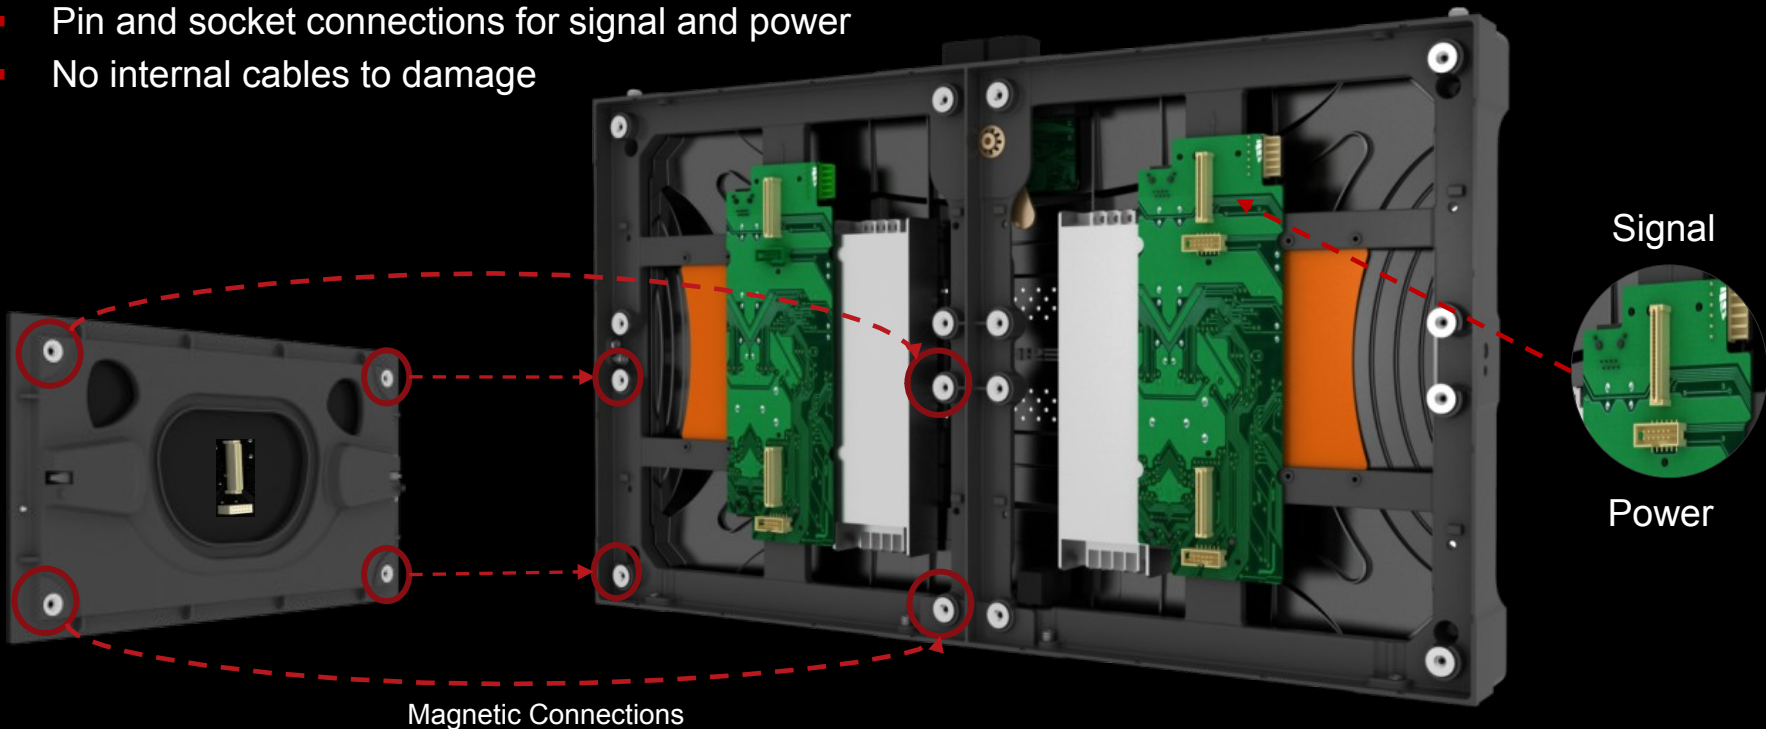

LEYARD TVF SERIES LED VIDEO WALLS

Product Overview – July 2018

LEYARD. PLANAR.

Leyard® TVF Series

Stackable Front Access Display Solution

- Cableless design enables fast connection of power and signal by stacking cabinets together
- Wall-mounted, full front access video wall consumes less space
- Lightweight and convenient form-factor fits more environments
- Unique fine pitch video wall system available in range of pitches with a 16:9 aspect ratio
- High quality display performance for demanding content
- Available with single or redundant power supplies

27" diagonal
Pitches: 1.5, 1.8 and 2.5mm
16:9 aspect ratio for HD and 4K

Stackable Cableless Design

- Fast connection of power and signal by stacking cabinets together
- Improves vertical cabinet-to-cabinet alignment
- No cabinet-to-cabinet cable clutter
- Lightweight construction for easy single-person handling
- Installs done in less time, saves money and are ready sooner

Front Serviceability

- Magnetic tool easily removes modules
- No internal module cables to pull or damage

Module to Cabinet Attachment

- 2x2 module configuration
- Pin and socket connections for signal and power
- No internal cables to damage

Cabinet Components

Complete access to all
Leyard TVF Series cabinet
components from front

Mounting Flexibility

Front or Rear Mount Options

- Flexible Mounting
 - Use flush wall mount structure
 - Use free-standing structure
- Cabinet depth is less than 3in (>76mm)